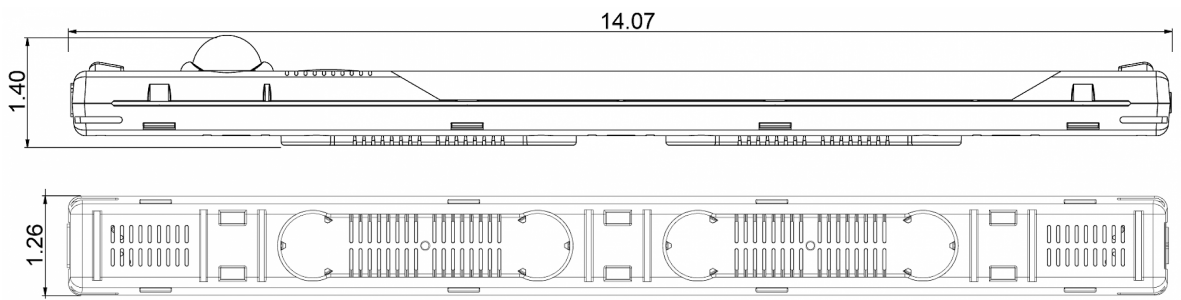

LED enclosure light 400 Lm

Description

Order Number:	400400
Brand Name:	stripLite
Color:	Top cover transparent / body blue
Housing Material:	PC plastic
Ingress protection:	IP 20
Included:	Built-in Motion Sensor, switch off time 5 min. Mounting accessories
Note:	class II Energy class G
Approvals:	CE, cURus

Technical data

Operating temperature range:	-22°F -158°F UL max temp: 140°F
Mounting:	Magnets / clips
Dimension H x W x D:	14.07 x 1.26 x 1.4 inch
Weight:	140 gr.
Voltage / Frequency:	24-265 V DC/AC ~ 0/50/60 Hz
Power consumption:	4 Watt
Lamp:	LED, 7400K
Luminosity:	400 Lm
Lifetime:	50,000 hrs. @ 68°F
Connection:	srew less push in connector

Cut out dimensions:

Order Information

Zolltarifnummer	94054099
EAN Nummer	5350604000179