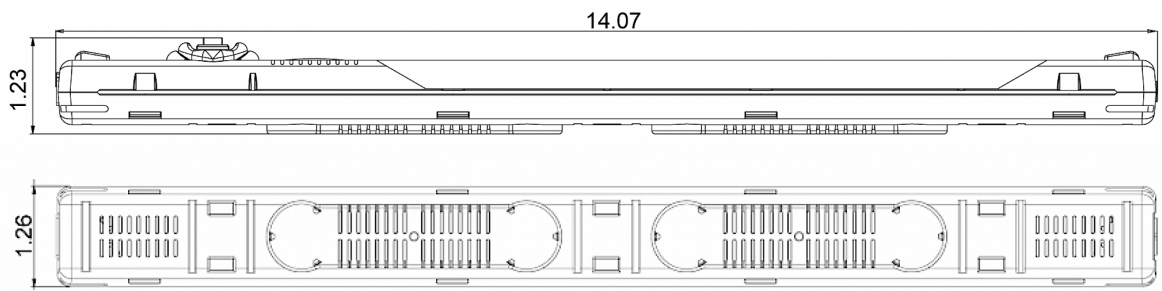

LED enclosure light 400 Lm

Description

Order Number:	400100
Brand Name:	stripLite
Color:	Top cover transparent / body blue
Housing Material:	PC plastic
Ingress protection:	IP 20
Included:	Built-in On/Off switch, mounting accessories
Note:	class II Energy class G
Approvals:	CE, cURus

Technical data

Operating temperature range:	-22°F -158°F UL max temp: 140°F
Mounting:	Magnets / clips
Dimension H x W x D:	14.07 x 1.26 x 1.4 inch
Voltage / Frequency:	24-265 V DC/AC ~ 0/50/60 Hz
Power consumption:	4 Watt
Luminosity:	400 Lm
Lifetime:	50,000 hrs. @ 68°F
Connection:	Wieland connector

Cut out dimensions:

Order Information

Zolltarifnummer	94054099
EAN Nummer	5350604000100