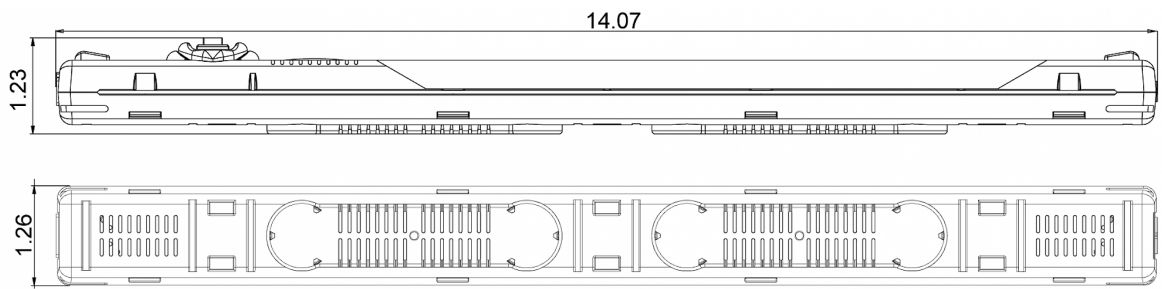

LED enclosure light 400 Lm

Description

Order Number:	400500
Brand Name:	stripLite
Color:	Top cover transparent / body blue
Housing Material:	PC plastic
Ingress protection:	IP 20
Included:	Built-in On/Off switch, mounting accessories
Note:	class II Energy class G
Approvals:	CE, cURus

Technical data

Operating temperature range:	-22°F -158°F UL max temp: 140°F
Mounting:	Magnets / clips
Dimension H x W x D:	14.07 x 1.26 x 1.4 inch
Weight:	0.3 lbs.
Voltage / Frequency:	24-265 V DC/AC ~ 0/50/60 Hz
Power consumption:	4 Watt
Lamp:	LED, 7400K
Luminosity:	400 Lm
Lifetime:	50,000 hrs. @ 68°F
Connection:	screw less push in connector

Cut out dimensions:

Order Information

Zolltarifnummer	94054099
EAN Nummer	5350604000209