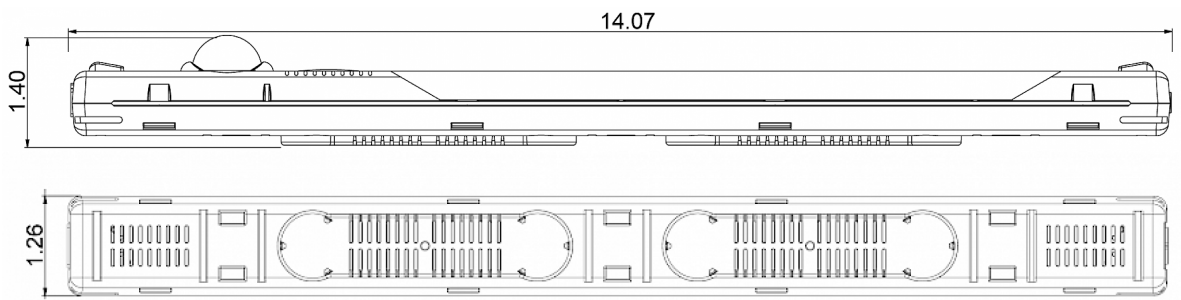

Enclosure light 700 Lm

Description

Order Number:	400076
Brand Name:	STRIPLITE
Color:	Top cover frosted / body blue
Housing Material:	PC plastic
Ingress protection:	IP 20
Included:	Built-in Motion Sensor, switch off time 5 min. Mounting accessories
Note:	class II Energy class F
Approvals:	CE

Technical data

Operating temperature range:	-22°F - 158°F UL max temp: 140°F
Mounting:	Magnets / clips
Dimension H x W x D:	14.07 x 1.26 x 1.4 inch
Weight:	0.3 lbs.
Voltage / Frequency:	120-230 V ~ 50/60 Hz
Power consumption:	8 Watt
Lamp:	LED, 6500K
Luminosity:	700 lm
Lifetime:	60,000 Std. @ 68°F
Connection:	Wieland connector

Cut out dimensions:

Order Information

Zolltarifnummer	94054099
EAN Nummer	5350604000247