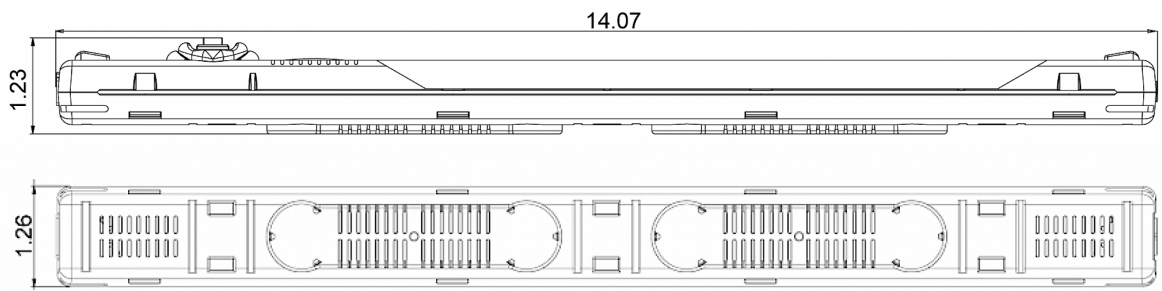

## LED enclosure light 700 Lm

### Description

<b>Order Number:</b>	400176
<b>Brand Name:</b>	stripLite
<b>Color:</b>	Top cover frosted / body blue
<b>Housing Material:</b>	PC plastic
<b>Ingress protection:</b>	IP 20
<b>Included:</b>	Built-in On/Off switch, mounting accessories
<b>Note:</b>	class II Energy class F
<b>Approvals:</b>	CE

## Technical data

<b>Operating temperature range:</b>	-22°F - 158°F UL max temp: 140°F
<b>Mounting:</b>	Magnets / clips
<b>Dimension H x W x D:</b>	14.07 x 1.26 x 1.4 inch
<b>Weight:</b>	0.3 lbs.
<b>Voltage / Frequency:</b>	120-230 V ~ 50/60 Hz
<b>Power consumption:</b>	8 Watt
<b>Lamp:</b>	LED, 6500K
<b>Luminosity:</b>	700 Lm
<b>Lifetime:</b>	50,000 Std. @ 68°F
<b>Connection:</b>	Wieland connector

**Cut out dimensions:**