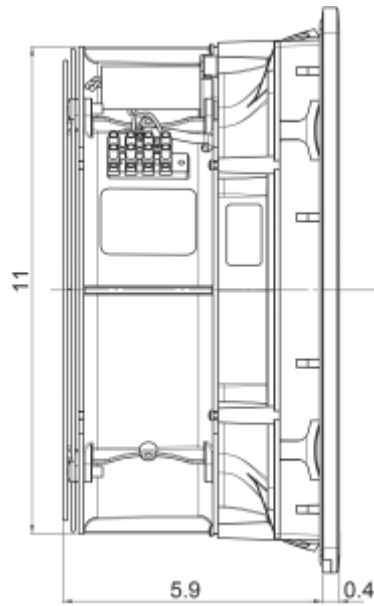

## Technical data

<b>Operating temperature range:</b>	14°F - 131°F
<b>Air volume flow unimpeded:</b>	547 cfm
<b>Dimension H x W x D:</b>	12.8 x 12.8 x 6.3 inch
<b>Weight:</b>	4.25 kg
<b>Cut out dimensions:</b>	11.45 x 11.45 inch (+0.06)
<b>Voltage / Frequency:</b>	120 V ~ 60 Hz
<b>Rated current:</b>	1.5 A
<b>Power consumption:</b>	172 W
<b>Wall thickness:</b>	0.06 - 0.10 inch
<b>Filter class:</b>	G3 according to EN 779
<b>Installation:</b>	Elastic clips
<b>Noise level:</b>	66 dB(A) @ 50 Hz 69.2 dB(A) @ 60 Hz

**Air flow:**

Q = Air flow [cfm]  
P = Static pressure [inH2O]

**Cut out dimensions:**