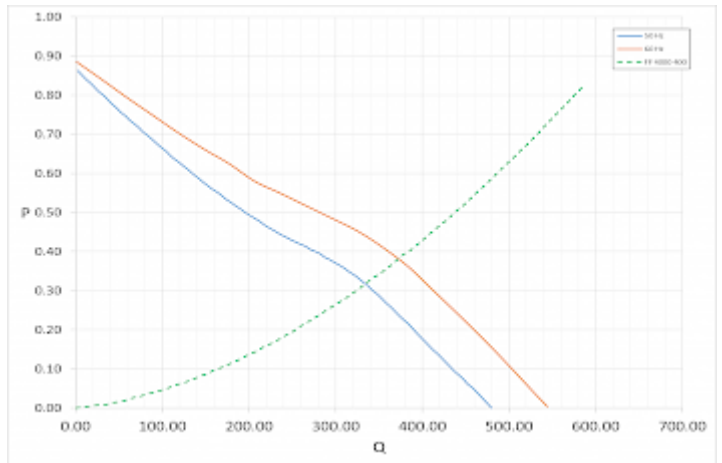

## Technical data

<b>Operating temperature range:</b>	14°F - 131°F
<b>Air volume flow unimpeded:</b>	547 cfm
<b>Dimension H x W x D:</b>	12.8 x 12.8 x 6.3 inch
<b>Weight:</b>	4.25 kg
<b>Cut out dimensions:</b>	11.45 x 11.45 inch (+0.06)
<b>Voltage / Frequency:</b>	120 V ~ 60 Hz
<b>Rated current:</b>	1.5 A
<b>Power consumption:</b>	172 W
<b>Wall thickness:</b>	0.06 - 0.10 inch
<b>Filter class:</b>	G3 according to EN 779
<b>Installation:</b>	Elastic clips
<b>Noise level:</b>	66 dB(A) @ 50 Hz 69.2 dB(A) @ 60 Hz

**Air flow:**

Q = Air flow [cfm]  
P = Static pressure [inH2O]

**Cut out dimensions:**