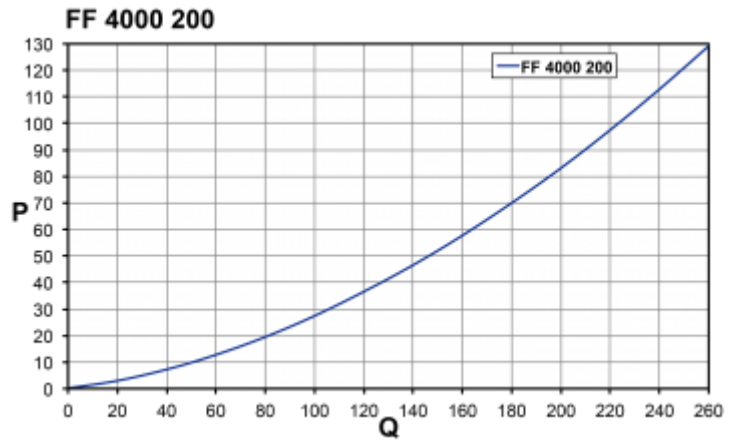

Air flow:

Cut out dimensions: