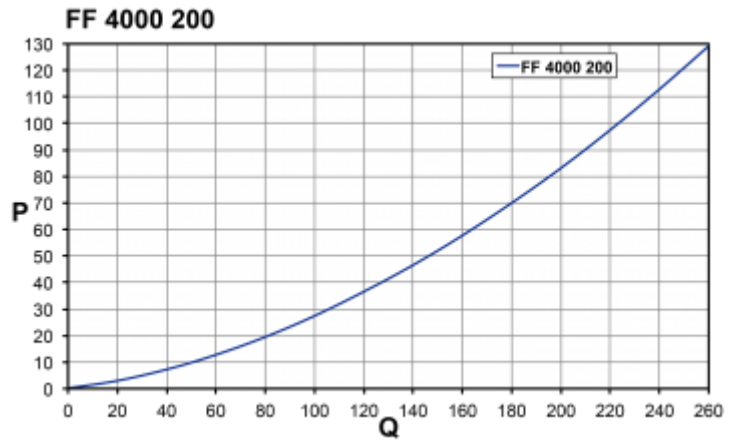

## Exhaust filter

## Technical data

<b>Operating temperature range:</b>	14°F - +131°F
<b>Dimension H x W x D:</b>	8.03 x 8.03 x 1.16 in.
<b>Weight:</b>	0.57 lbs
<b>Cut out dimensions:</b>	6.97 x 6.97 in. (+0.06)
<b>Degree of separation:</b>	85% - DIN 24185
<b>Wall thickness:</b>	0.05 - 0.13 inch
<b>Installation:</b>	Elastic clips