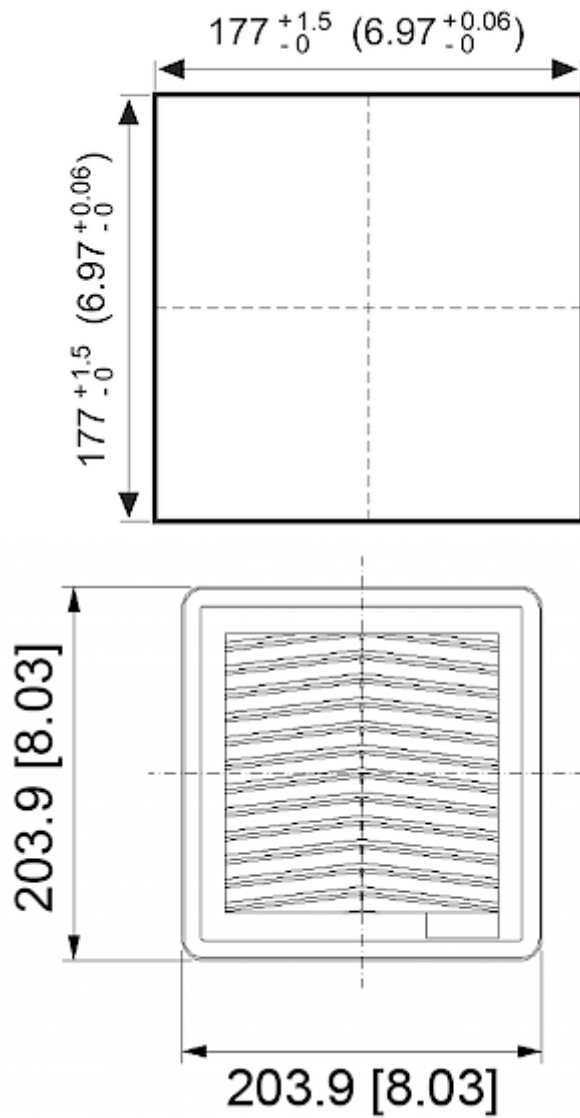

Exhaust filter

Description

Order Number:	400020000
Color:	RAL 7035
Housing Material:	ABS Plastic
Ingress protection:	NEMA 12
Optional:	# 4000 20003 black # 4000 20030 NEMA 3R # 4000 20033 black, NEMA 3R
Approvals:	CE, cULus, CSA

Technical data

Operating temperature range:	14°F - +131°F
Dimension H x W x D:	8.03 x 8.03 x 1.16 in.
Weight:	0.57 lbs
Cut out dimensions:	6.97 x 6.97 in. (+0.06)
Degree of separation:	85% - DIN 24185
Wall thickness:	0.05 - 0.13 inch
Installation:	Elastic clips

Air flow:

Cut out dimensions:

Order Information

With NEMA 3R protection part no.	400020030
Taric code	84145915
GTIN (EAN)	5350604100022